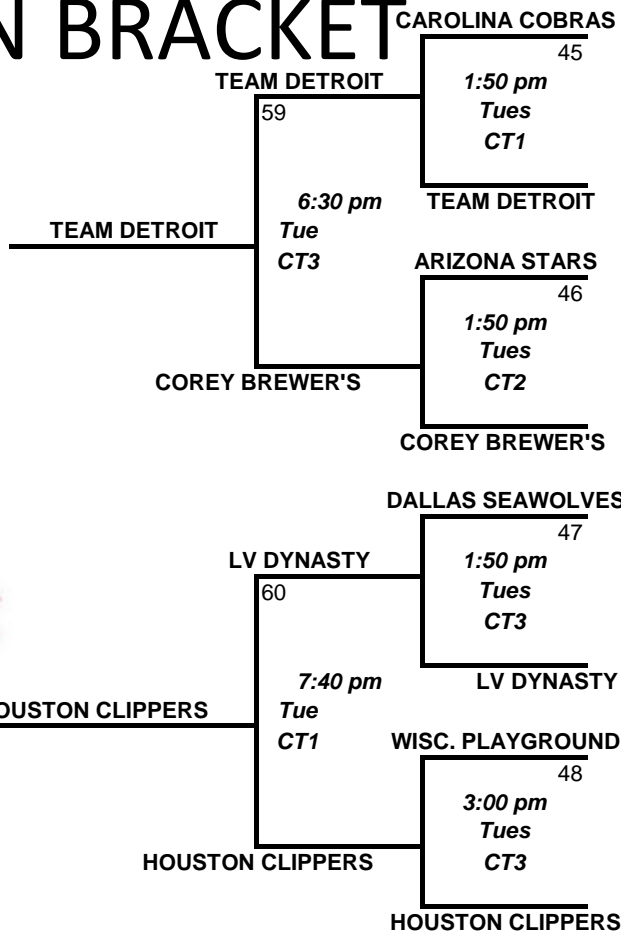

2009 CONSOLATION BRACKET

***I-5 ELITE LEFT

2009 CONSOLATION BRACKET