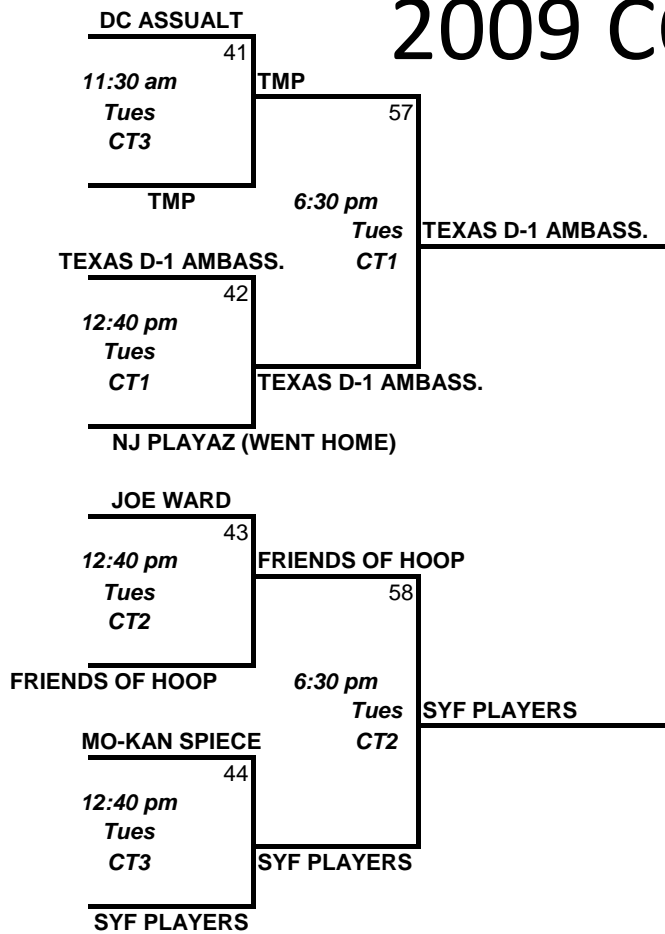

2009 CONSOLATION BRACKET

***I-5 ELITE LEFT

2009 CONSOLATION BRACKET