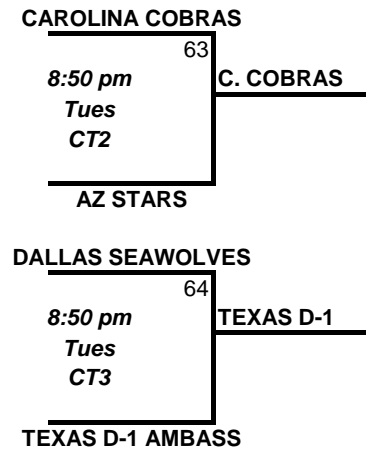

2009 CONSOLATION BRACKET

***I-5 ELITE LEFT

2009 CONSOLATION BRACKET