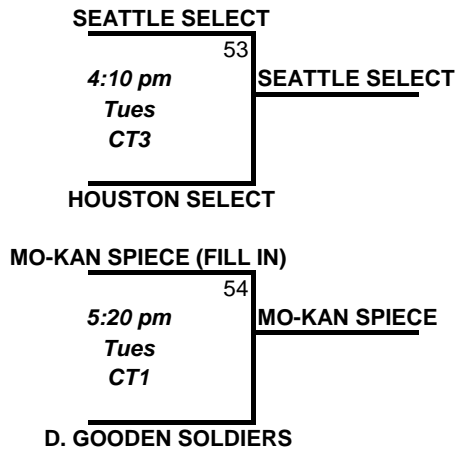

2009 CONSOLATION BRACKET

***I-5 ELITE LEFT

2009 CONSOLATION BRACKET