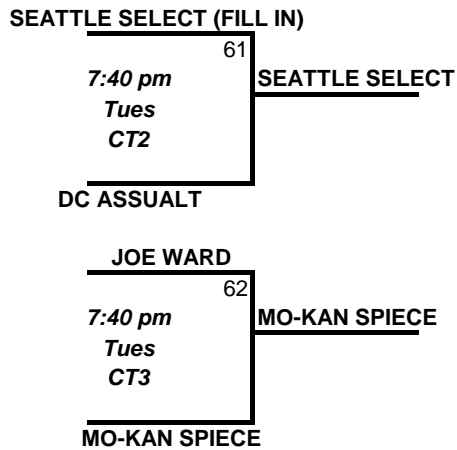

2009 CONSOLATION BRACKET

***I-5 ELITE LEFT

2009 CONSOLATION BRACKET